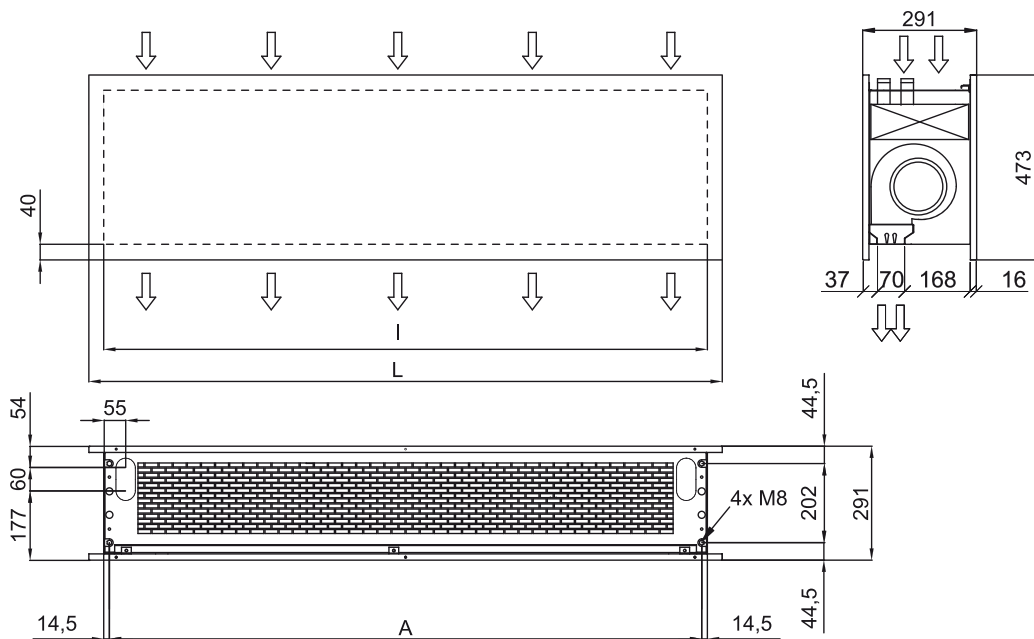

Προδιαγραφές

50Hz

Μοντέλο	(m ³ /h)	(m)
ZEN ECG 1000 DX10-DA	5/8" - 3/8"	
ZEN ECG 1500 DX13-DA	5/8" - 3/8"	
ZEN ECG 1500 DX15-DA	5/8" - 3/8"	
ZEN ECG 2000 DX24-DA	3/4" - 3/8"	
ZEN ECG 2500 DX25-DA	3/4" - 3/8"	
ZEN ECG 2500 DX29-DA	7/8" - 3/8"	

Μοντέλο	(m ³ /h)	(m)
ZEN ECG 1000 VRV10-DA	5/8" - 3/8"	
ZEN ECG 1500 VRV13-DA	5/8" - 3/8"	
ZEN ECG 1500 VRV15-DA	5/8" - 3/8"	
ZEN ECG 2000 VRV20-DA	3/4" - 3/8"	
ZEN ECG 2000 VRV24-DA	3/4" - 3/8"	
ZEN ECG 2500 VRV25-DA	3/4" - 3/8"	
ZEN ECG 2500 VRV29-DA	7/8" - 3/8"	

ΔΙΑΣΤΑΣΕΙΣ

	L	I	A
Zen 1000	1220	1140	1115
Zen 1500	1620	1544	1515
Zen 2000	2120	2044	2015
Zen 2500	2620	2544	2515