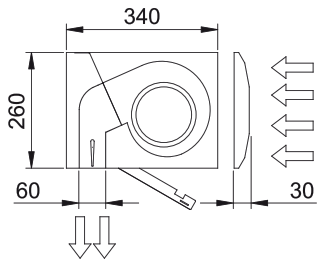

- Specially recommended in applications with extrem cold and/or humidity and/or corrosion conditions.
- Self-supporting casing construction made of galvanized steel plate, finished in structural epoxy-polyester painting white colour RAL9016 as standard. Other colours or stainless steel are available on request.
- Large faceted inlet grille avoiding intensive maintenance. Also available with flat micro-perforated inlet grille, more elegant for commercial doors where heating is not needed.
- Anodized aluminium outlet vanes, airfoil shaped, adjustable from 0 to 15° each side.
- Double-inlet centrifugal fans driven by an external rotor motor and low noise level with special IP55 protection made by: sealed bearings, encapsulate stator and wire sealed with silicone. 5-speed selector.
- Includes IP55 waterproof case for electronic components and transformer and all wire connections, including IP68 press releases.
- IMPORTANT: The electronic and transformer waterproof case cannot be assembled inside the air curtain. The customer should look for a place outside the air curtain. The dimensions of this case are 170x225x150mm.
- Includes Plug&Play control with 7m RJ45 cable and infrared remote control. Optional: Clever control (programmable, automatic, intelligent, energy saving, Modbus RTU for BMS...)

Προδιαγραφές

50Hz

Μοντέλο	(m ³ /h)	(m)
KM 1000 A IP55	2,5-3,5	
KM 1500 A IP55	2,5-3,5	
KM 2000 A IP55	2,5-3,5	
KM 2500 A IP55	2,5-3,5	
KM 3000 A IP55	2,5-3,5	
KG 1000 A IP55	3-4	
KG 1500 A IP55	3-4	
KG 2000 A IP55	3-4	
KG 2500 A IP55	3-4	
KG 3000 A IP55	3-4	

ΔΙΑΣΤΑΣΕΙΣ

L	A	B
1000	920	-
1500	1420	710
2000	1920	960
2500	2420	1210
3000	2920	1460