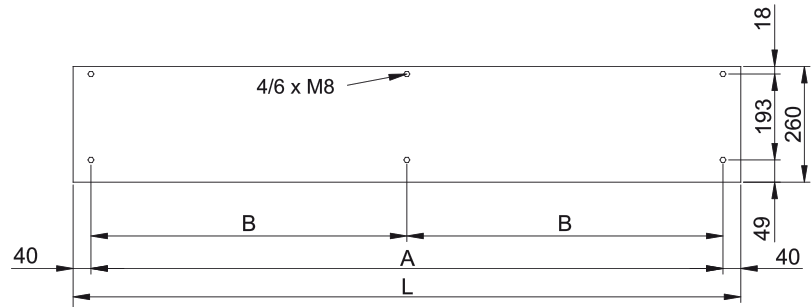

- Specially recommended in applications with extrem cold and/or humidity and/or corrosion conditions.
- Self-supporting casing construction made of galvanized steel plate, finished in structural epoxy-polyester painting white colour RAL9016 as standard. Other colours or stainless steel are available on request.
- Large faceted inlet grille avoiding intensive maintenance. Also available with flat micro-perforated inlet grille, more elegant for commercial doors where heating is not needed.
- Anodized aluminium outlet vanes, airfoil shaped, adjustable from 0 to 15° each side.
- Double-inlet centrifugal fans driven by an external rotor motor and low noise level with special IP55 protection made by: sealed bearings, encapsulate stator and wire sealed with silicone. 5-speed selector.
- Includes IP55 waterproof case for electronic components and transformer and all wire connections, including IP68 press releases.
- IMPORTANT: The electronic and transformer waterproof case cannot be assembled inside the air curtain. The customer should look for a place outside the air curtain. The dimensions of this case are 170x225x150mm.
- Includes Plug&Play control with 7m RJ45 cable and infrared remote control. Optional: Clever control (programmable, automatic, intelligent, energy saving, Modbus RTU for BMS...)

Προδιαγραφές

50Hz

Μοντέλο	(m ³ /h)	(m)
KM 1000 A IP55	2,5-3,5	
KM 1500 A IP55	2,5-3,5	
KM 2000 A IP55	2,5-3,5	
KM 2500 A IP55	2,5-3,5	
KM 3000 A IP55	2,5-3,5	
KG 1000 A IP55	3-4	
KG 1500 A IP55	3-4	
KG 2000 A IP55	3-4	
KG 2500 A IP55	3-4	
KG 3000 A IP55	3-4	

ΔΙΑΣΤΑΣΕΙΣ

L	A	B
1000	920	-
1500	1420	710
2000	1920	960
2500	2420	1210
3000	2920	1460