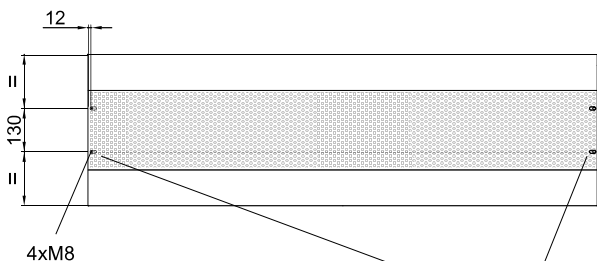

Μοντέλο	(m³/h)	(m)
RUND ECG 2500 DX29-DA	7/8" - 1/2"	
RUND ECG 3000 DX34-DA	7/8" - 1/2"	

Μοντέλο	(m³/h)	(m)
RUND ECG 1000 VRV10-DA	5/8" - 3/8"	
RUND ECG 1500 VRV13-DA	5/8" - 3/8"	
RUND ECG 1500 VRV15-DA	5/8" - 3/8"	
RUND ECG 2000 VRV20-DA	3/4" - 3/8"	
RUND ECG 2000 VRV24-DA	3/4" - 3/8"	
RUND ECG 2500 VRV25-DA	3/4" - 3/8"	
RUND ECG 2500 VRV29-DA	7/8" - 3/8"	
RUND ECG 3000 VRV29-DA	7/8" - 3/8"	
RUND ECG 3000 VRV34-DA	7/8" - 3/8"	

Διαστάσεις