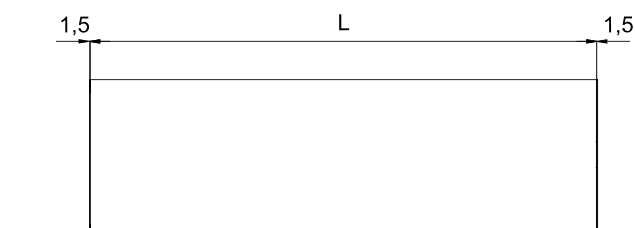

Μοντέλο	(m³/h)	(m)
RUND ECG 1000 VRV10-DA	5/8" - 3/8"	
RUND ECG 1500 VRV13-DA	5/8" - 3/8"	
RUND ECG 1500 VRV15-DA	5/8" - 3/8"	
RUND ECG 2000 VRV20-DA	3/4" - 3/8"	
RUND ECG 2000 VRV24-DA	3/4" - 3/8"	
RUND ECG 2500 VRV25-DA	3/4" - 3/8"	
RUND ECG 2500 VRV29-DA	7/8" - 3/8"	
RUND ECG 3000 VRV29-DA	7/8" - 3/8"	
RUND ECG 3000 VRV34-DA	7/8" - 3/8"	

Διαστάσεις

	L
RUND 1000	1025
RUND 1500	1525
RUND 2000	2030
RUND 2500	2530
RUND 3000	2980

Electrical Connections Entrances:
RJ45, M21, M26, M32

Floor fixing points with foot