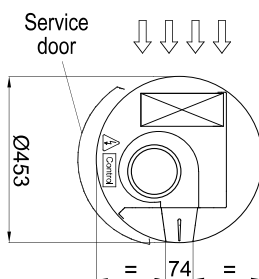

Μοντέλο	(m ³ /h)	(m)
RUND ECG 1000 VRV10-DA	5/8" - 3/8"	
RUND ECG 1500 VRV13-DA	5/8" - 3/8"	
RUND ECG 1500 VRV15-DA	5/8" - 3/8"	
RUND ECG 2000 VRV20-DA	3/4" - 3/8"	
RUND ECG 2000 VRV24-DA	3/4" - 3/8"	
RUND ECG 2500 VRV25-DA	3/4" - 3/8"	
RUND ECG 2500 VRV29-DA	7/8" - 3/8"	
RUND ECG 3000 VRV29-DA	7/8" - 3/8"	
RUND ECG 3000 VRV34-DA	7/8" - 3/8"	

Διαστάσεις

	L
RUND 1000	1025
RUND 1500	1525
RUND 2000	2030
RUND 2500	2530
RUND 3000	2980

Electrical Connections Entrances:
RJ45, M21, M26, M32

Floor fixing points with foot