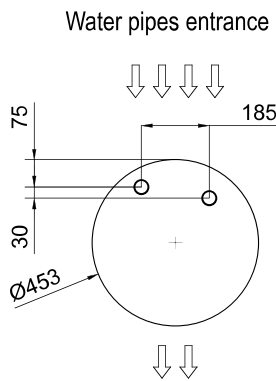

Μοντέλο	(m ³ /h)	(m)
RUND ECG 1000 VRV10-DA	5/8" - 3/8"	
RUND ECG 1500 VRV13-DA	5/8" - 3/8"	
RUND ECG 1500 VRV15-DA	5/8" - 3/8"	
RUND ECG 2000 VRV20-DA	3/4" - 3/8"	
RUND ECG 2000 VRV24-DA	3/4" - 3/8"	
RUND ECG 2500 VRV25-DA	3/4" - 3/8"	
RUND ECG 2500 VRV29-DA	7/8" - 3/8"	
RUND ECG 3000 VRV29-DA	7/8" - 3/8"	
RUND ECG 3000 VRV34-DA	7/8" - 3/8"	

Διαστάσεις

	L
RUND 1000	1025
RUND 1500	1525
RUND 2000	2030
RUND 2500	2530
RUND 3000	2980

Electrical Connections Entrances:
RJ45, M21, M26, M32

Floor fixing points with foot