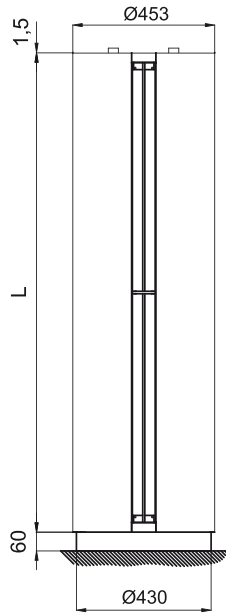

ΔΙΑΣΤΑΣΕΙΣ

Water pipes top entrance

Floor fixing points with foot

Standard installation (vertical left side)

	L
RUND 1000	1025
RUND 1500	1525
RUND 2000	2030
RUND 2500	2530
RUND 3000	2980