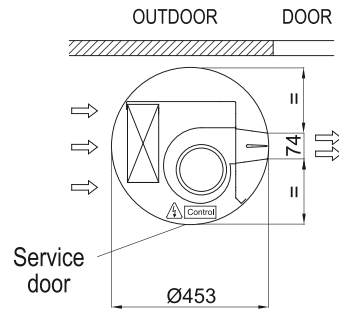

ΔΙΑΣΤΑΣΕΙΣ

Water pipes top entrance

Floor fixing points with foot

Standard installation (vertical left side)

	L
RUND 1000	1025
RUND 1500	1525
RUND 2000	2030
RUND 2500	2530
RUND 3000	2980