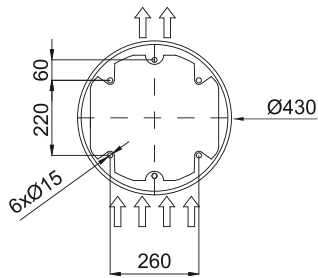

ΔΙΑΣΤΑΣΕΙΣ

Water pipes top entrance

Floor fixing points with foot

Standard installation (vertical left side)

	L
RUND 1000	1025
RUND 1500	1525
RUND 2000	2030
RUND 2500	2530
RUND 3000	2980