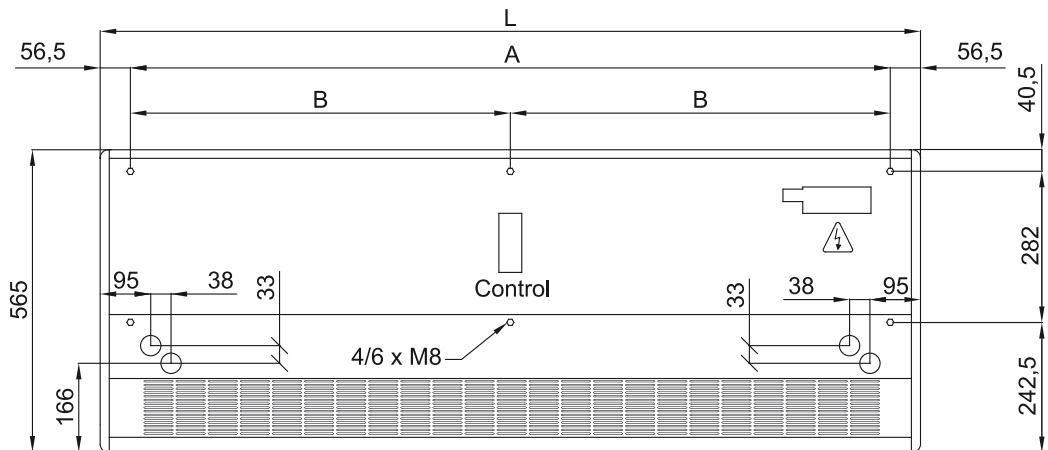

Μοντέλο	(m³/h)	(m)
SMART ECM 1000 VRF8-LG	5/8" - 3/8"	
SMART ECM 1500 VRF12-LG	5/8" - 3/8"	
SMART ECM 2000 VRF16-LG	5/8" - 3/8"	
SMART ECM 2000 VRF19-LG	1" - 3/8"	
SMART ECM 2500 VRF24-LG	1" - 3/8"	
SMART ECM 2500 VRF21-LG	1" - 3/8"	
SMART ECM 3000 VRF26-LG	7/8" - 1/2"	
SMART ECG 1000 VRF10-LG	5/8" - 3/8"	
SMART ECG 1500 VRF15-LG	5/8" - 3/8"	
SMART ECG 2000 VRF24-LG	1" - 3/8"	
SMART ECG 2000 VRF20-LG	1	

Μοντέλο	(m ³ /h)	(m)
SMART ECG 2500 VRF25-LG	7/8" - 1/2"	
SMART ECG 2500 VRF29-LG	7/8" - 1/2"	
SMART ECG 3000 VRF29-LG	7/8" - 1/2"	
SMART ECG 3000 VRF34-LG	7/8" - 1/2"	

60Hz

Μοντέλο	(m ³ /h)	(m)
SMART ECM 1000 DX8-LG	5/8" - 3/8"	
SMART ECM 1500 DX11-LG	5/8" - 3/8"	
SMART ECM 2000 DX16-LG	5/8" - 3/8"	
SMART ECM 2500 DX22-LG	1" - 3/8"	
SMART ECM 3000 DX27-LG	7/8" - 1/2"	
SMART ECG 1000 DX10-LG	5/8" - 3/8"	
SMART ECG 1500 DX15-LG	5/8" - 3/8"	
SMART ECG 2000 DX22-LG	1" - 3/8"	
SMART ECG 2500 DX27-LG	7/8" - 1/2"	
SMART ECG 2500 DX22-LG	1" - 3/8"	
SMART ECG 3000 DX27-LG	7/8" - 1/2"	

ΔΙΑστάσεις

	L	A	B
Smart 1000	1034	920	-
Smart 1500	1534	1420	710
Smart 2000	2034	1920	960
Smart 2500	2534	2420	1210
Smart 3000	3034	2920	1460