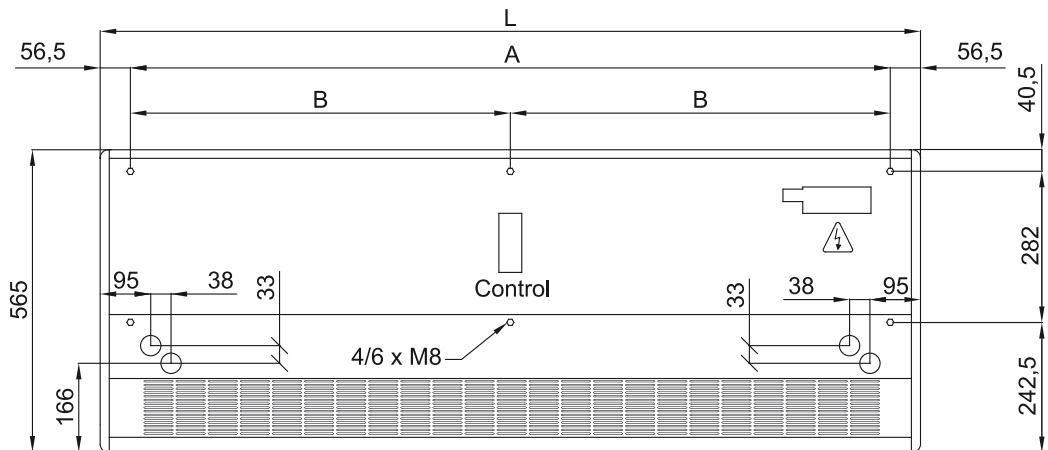

Μοντέλο	(m³/h)	(m)
SMART ECM 1500 VRF12-ME	5/8" - 3/8"	
SMART ECM 2000 VRF16-ME	5/8" - 3/8"	
SMART ECM 2000 VRF19-ME	1" - 3/8"	
SMART ECM 2500 VRF24-ME	1" - 1/2"	
SMART ECM 2500 VRF21-ME	1" - 3/8"	
SMART ECM 3000 VRF30-ME	1" - 1/2"	
SMART ECM 3000 VRF26-ME	1" - 1/2"	

Μοντέλο	(m ³ /h)	(m)
SMART ECG 1000 VRF10-ME	5/8" - 3/8"	
SMART ECG 1500 VRF13-ME	5/8" - 3/8"	
SMART ECG 1500 VRF15-ME	5/8" - 3/8"	
SMART ECG 2000 VRF20-ME	1" - 3/8"	
SMART ECG 2000 VRF24-ME	1" - 1/2"	
SMART ECG 2500 VRF29-ME	1" - 1/2"	
SMART ECG 2500 VRF25-ME	1" - 1/2"	
SMART ECG 3000 VRF29-ME	1" - 1/2"	

ΔΙΑστάσεις

	L	A	B
Smart 1000	1034	920	-
Smart 1500	1534	1420	710
Smart 2000	2034	1920	960
Smart 2500	2534	2420	1210
Smart 3000	3034	2920	1460