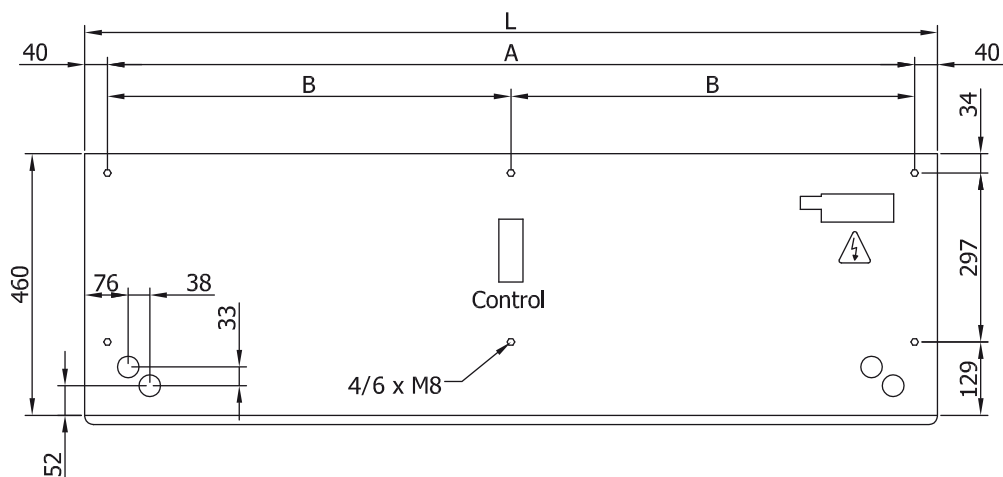

Μοντέλο	(m ³ /h)	(m)
---------	---------------------	-----

ECM 1000 VRV8-DA	5/8" - 3/8"	
ECM 1500 VRV12-DA	5/8" - 3/8"	
ECM 2000 VRV16-DA	5/8" - 3/8"	
ECM 2000 VRV19-DA	3/4" - 3/8"	
ECM 2500 VRV21-DA	3/4" - 3/8"	
ECM 2500 VRV24-DA	3/4" - 3/8"	
ECM 3000 VRV26-DA	3/4" - 3/8"	
ECM 3000 VRV30-DA	7/8" - 3/8"	
ECG 1000 VRV10-DA	5/8" - 3/8"	
ECG 1500 VRV13-DA	5/8" - 3/8"	
ECG 1500 VRV15-DA	5/8" - 3/8"	
ECG 2000 VRV20-DA	3/4" - 3/8"	
ECG 2000 VRV24-DA	3/4" - 3/8"	
ECG 2500 VRV25-DA	3/4" - 3/8"	
ECG 2500 VRV29-DA	7/8" - 3/8"	
ECG 3000 VRV29-DA	7/8" - 3/8"	
ECG 3000 VRV34-DA	7/8" - 3/8"	

ΔΙΑΣΤΑΣΕΙΣ

L	A	B
1000	920	-
1500	1420	710
2000	1920	960
2500	2420	1210
3000	2920	1460