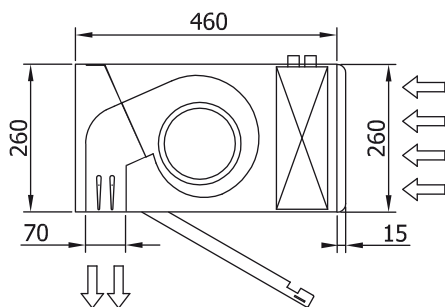

Μοντέλο	(m ³ /h)	(m)
---------	---------------------	-----

ECM 1000 VRV8-DA	5/8" - 3/8"	
ECM 1500 VRV12-DA	5/8" - 3/8"	
ECM 2000 VRV16-DA	5/8" - 3/8"	
ECM 2000 VRV19-DA	3/4" - 3/8"	
ECM 2500 VRV21-DA	3/4" - 3/8"	
ECM 2500 VRV24-DA	3/4" - 3/8"	
ECM 3000 VRV26-DA	3/4" - 3/8"	
ECM 3000 VRV30-DA	7/8" - 3/8"	
ECG 1000 VRV10-DA	5/8" - 3/8"	
ECG 1500 VRV13-DA	5/8" - 3/8"	
ECG 1500 VRV15-DA	5/8" - 3/8"	
ECG 2000 VRV20-DA	3/4" - 3/8"	
ECG 2000 VRV24-DA	3/4" - 3/8"	
ECG 2500 VRV25-DA	3/4" - 3/8"	
ECG 2500 VRV29-DA	7/8" - 3/8"	
ECG 3000 VRV29-DA	7/8" - 3/8"	
ECG 3000 VRV34-DA	7/8" - 3/8"	

ΔΙΑΣΤΑΣΕΙΣ

L	A	B
1000	920	-
1500	1420	710
2000	1920	960
2500	2420	1210
3000	2920	1460