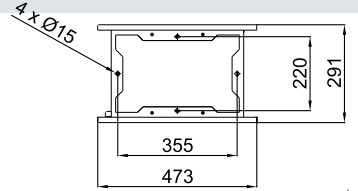

Μοντέλο	(m³/h)	(m)
ZEN ECG 1000 VRV10-DA	5/8" - 3/8"	
ZEN ECG 1500 VRV13-DA	5/8" - 3/8"	
ZEN ECG 1500 VRV15-DA	5/8" - 3/8"	
ZEN ECG 2000 VRV20-DA	3/4" - 3/8"	
ZEN ECG 2000 VRV24-DA	3/4" - 3/8"	
ZEN ECG 2500 VRV25-DA	3/4" - 3/8"	
ZEN ECG 2500 VRV29-DA	7/8" - 3/8"	

ΔΙΑΤΑΞΕΙΣ

	E	I	A	B
Zen 1000	1220	1140	1115	-
Zen 1500	1620	1544	1515	-
Zen 2000	2120	2044	2015	-
Zen 2500	2620	2544	2515	-
Zen 3000	2960	2884	2855	1427,5