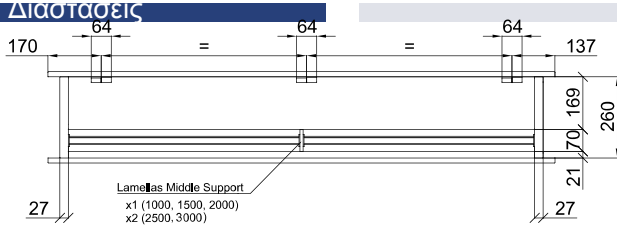

Μοντέλο	(m³/h)	(m)
ZEN ECG 1000 VRV10-DA	5/8" - 3/8"	
ZEN ECG 1500 VRV13-DA	5/8" - 3/8"	
ZEN ECG 1500 VRV15-DA	5/8" - 3/8"	
ZEN ECG 2000 VRV20-DA	3/4" - 3/8"	
ZEN ECG 2000 VRV24-DA	3/4" - 3/8"	
ZEN ECG 2500 VRV25-DA	3/4" - 3/8"	
ZEN ECG 2500 VRV29-DA	7/8" - 3/8"	

ΔΙΑΤΑΞΕΙΣ

	E	I	A	B
Zen 1000	1220	1140	1115	-
Zen 1500	1620	1544	1515	-
Zen 2000	2120	2044	2015	-
Zen 2500	2620	2544	2515	-
Zen 3000	2960	2884	2855	1427,5