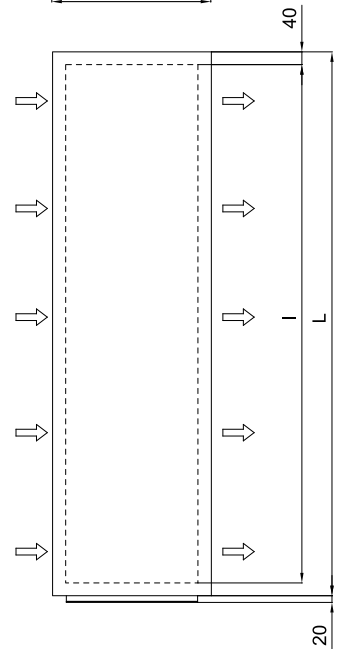

Μοντέλο	(m³/h)	(m)
ZEN ECG 1000 VRV10-DA	5/8" - 3/8"	
ZEN ECG 1500 VRV13-DA	5/8" - 3/8"	
ZEN ECG 1500 VRV15-DA	5/8" - 3/8"	
ZEN ECG 2000 VRV20-DA	3/4" - 3/8"	
ZEN ECG 2000 VRV24-DA	3/4" - 3/8"	
ZEN ECG 2500 VRV25-DA	3/4" - 3/8"	
ZEN ECG 2500 VRV29-DA	7/8" - 3/8"	

ΔΙΑΤΑΞΕΙΣ

	E	I	A	B
Zen 1000	1220	1140	1115	-
Zen 1500	1620	1544	1515	-
Zen 2000	2120	2044	2015	-
Zen 2500	2620	2544	2515	-
Zen 3000	2960	2884	2855	1427,5