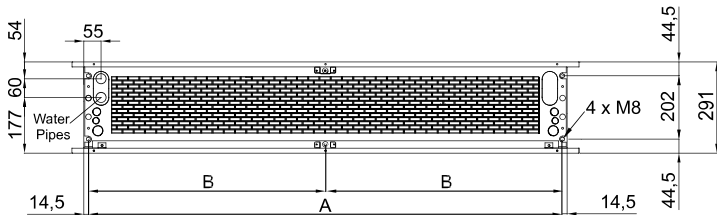

Μοντέλο	(m³/h)	(m)
ZEN ECG 1000 VRV10-DA	5/8" - 3/8"	
ZEN ECG 1500 VRV13-DA	5/8" - 3/8"	
ZEN ECG 1500 VRV15-DA	5/8" - 3/8"	
ZEN ECG 2000 VRV20-DA	3/4" - 3/8"	
ZEN ECG 2000 VRV24-DA	3/4" - 3/8"	
ZEN ECG 2500 VRV25-DA	3/4" - 3/8"	
ZEN ECG 2500 VRV29-DA	7/8" - 3/8"	

ΔΙΑΤΑΞΕΙΣ

	E	I	A	B
Zen 1000	1220	1140	1115	-
Zen 1500	1620	1544	1515	-
Zen 2000	2120	2044	2015	-
Zen 2500	2620	2544	2515	-
Zen 3000	2960	2884	2855	1427,5