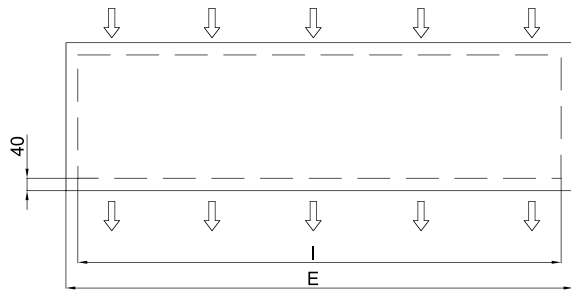

Μοντέλο	(m³/h)	(m)
ZEN ECG 1000 VRV10-DA	5/8" - 3/8"	
ZEN ECG 1500 VRV13-DA	5/8" - 3/8"	
ZEN ECG 1500 VRV15-DA	5/8" - 3/8"	
ZEN ECG 2000 VRV20-DA	3/4" - 3/8"	
ZEN ECG 2000 VRV24-DA	3/4" - 3/8"	
ZEN ECG 2500 VRV25-DA	3/4" - 3/8"	
ZEN ECG 2500 VRV29-DA	7/8" - 3/8"	

ΔΙΑΤΑΞΕΙΣ

	E	I	A	B
Zen 1000	1220	1140	1115	-
Zen 1500	1620	1544	1515	-
Zen 2000	2120	2044	2015	-
Zen 2500	2620	2544	2515	-
Zen 3000	2960	2884	2855	1427,5