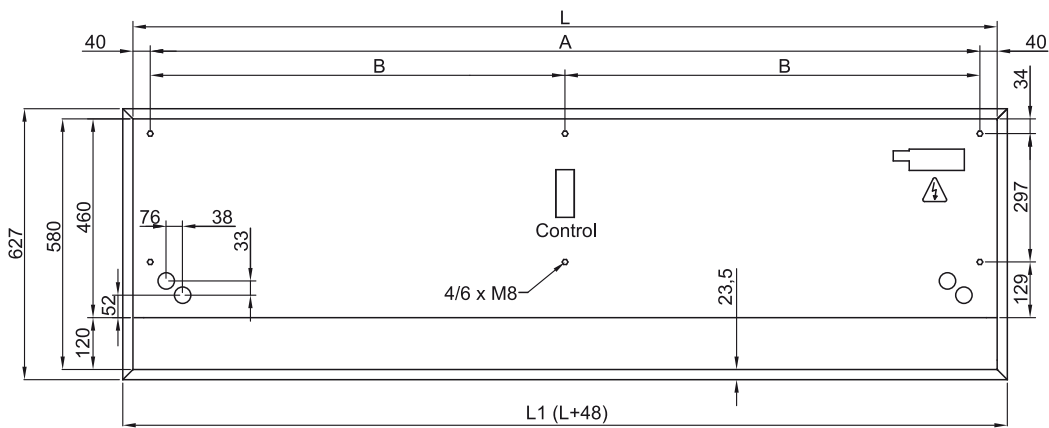

Μοντέλο	(m ³ /h)	(m)
---------	---------------------	-----

RDAM ECM 1000 VRV8-DA	5/8" - 3/8"	
RDAM ECM 1500 VRV12-DA	5/8" - 3/8"	
RDAM ECM 2000 VRV16-DA	5/8" - 3/8"	
RDAM ECM 2000 VRV19-DA	3/4" - 3/8"	
RDAM ECM 2500 VRV21-DA	3/4" - 3/8"	
RDAM ECM 2500 VRV24-DA	3/4" - 3/8"	
RDAM ECG 1000 VRV10-DA	5/8" - 3/8"	
RDAM ECG 1500 VRV13-DA	5/8" - 3/8"	
RDAM ECG 1500 VRV15-DA	5/8" - 3/8"	
RDAM ECG 2000 VRV20-DA	3/4" - 3/8"	
RDAM ECG 2000 VRV24-DA	3/4" - 3/8"	
RDAM ECG 2500 VRV25-DA	3/4" - 3/8"	
RDAM ECG 2500 VRV29-DA	7/8" - 3/8"	

ΔΙΑΣΤΑΣΕΙΣ

	L	L1	A	B
Recessed Dam 1000	1000	1048	920	-
Recessed Dam 1500	1500	1548	1420	710
Recessed Dam 2000	2000	2048	1920	960
Recessed Dam 2500	2500	2548	2420	1210