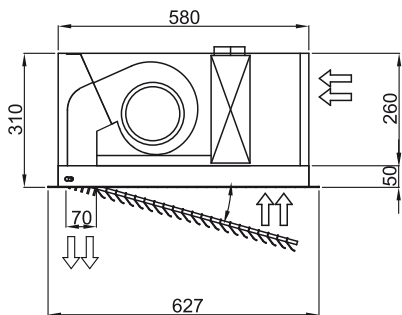

Μοντέλο	(m ³ /h)	(m)
---------	---------------------	-----

RDAM ECM 1000 VRV8-DA	5/8" - 3/8"	
RDAM ECM 1500 VRV12-DA	5/8" - 3/8"	
RDAM ECM 2000 VRV16-DA	5/8" - 3/8"	
RDAM ECM 2000 VRV19-DA	3/4" - 3/8"	
RDAM ECM 2500 VRV21-DA	3/4" - 3/8"	
RDAM ECM 2500 VRV24-DA	3/4" - 3/8"	
RDAM ECG 1000 VRV10-DA	5/8" - 3/8"	
RDAM ECG 1500 VRV13-DA	5/8" - 3/8"	
RDAM ECG 1500 VRV15-DA	5/8" - 3/8"	
RDAM ECG 2000 VRV20-DA	3/4" - 3/8"	
RDAM ECG 2000 VRV24-DA	3/4" - 3/8"	
RDAM ECG 2500 VRV25-DA	3/4" - 3/8"	
RDAM ECG 2500 VRV29-DA	7/8" - 3/8"	

ΔΙΑΣΤΑΣΕΙΣ

	L	L1	A	B
Recessed Dam 1000	1000	1048	920	-
Recessed Dam 1500	1500	1548	1420	710
Recessed Dam 2000	2000	2048	1920	960
Recessed Dam 2500	2500	2548	2420	1210