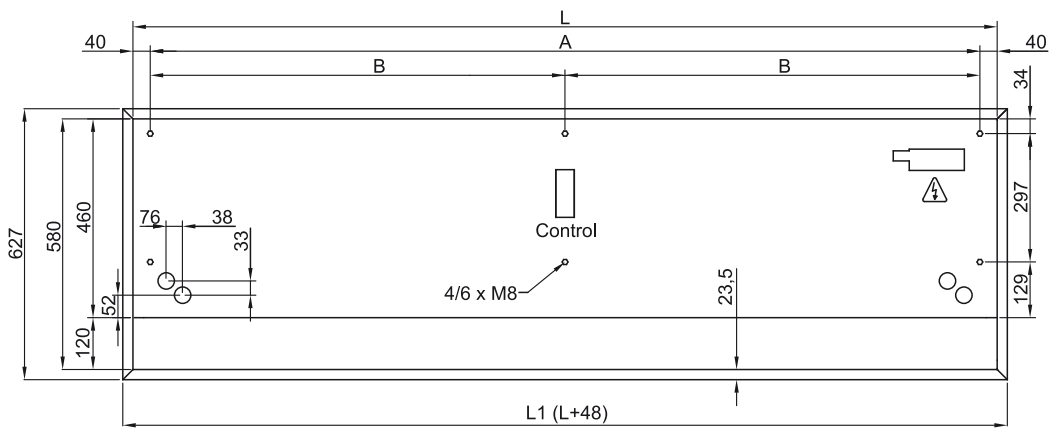

Προδιαγραφές

50Hz

Μοντέλο	(m ³ /h)	(m)
RDAM ECM 1000 DX8-ME	5/8" - 3/8"	
RDAM ECM 1500 DX11-ME	5/8" - 3/8"	
RDAM ECM 1500 DX13-ME	-	
RDAM ECM 2000 DX16-ME	5/8" - 3/8"	
RDAM ECM 2500 DX22-ME	1" - 3/8"	
RDAM ECM 2500 DX24-ME	1" - 1/2"	
RDAM ECG 1000 DX10-ME	5/8" - 3/8"	
RDAM ECG 1500 DX14-ME	5/8" - 3/8"	
RDAM ECG 2000 DX22-ME	1	
RDAM ECG 2000 DX24-ME	1	
RDAM ECG 2500 DX27-ME	1	

Μοντέλο	(m ³ /h)	(m)
RDAM ECM 1500 VRF12-ME	5/8" - 3/8"	
RDAM ECM 2000 VRF16-ME	5/8" - 3/8"	
RDAM ECM 2000 VRF19-ME	1" - 3/8"	
RDAM ECM 2500 VRF24-ME	1" - 1/2"	
RDAM ECM 2500 VRF21-ME	1" - 3/8"	
RDAM ECG 1000 VRF10-ME	5/8" - 3/8"	
RDAM ECG 1500 VRF13-ME	5/8" - 3/8"	
RDAM ECG 1500 VRF15-ME	5/8" - 3/8"	
RDAM ECG 2000 VRF20-ME	1	
RDAM ECG 2000 VRF24-ME	1	
RDAM ECG 2500 VRF29-ME	1	
RDAM ECG 2500 VRF25-ME	1	

ΔΙΑΣΤΑΣΕΙΣ

	L	L1	A	B
Recessed Dam 1000	1000	1048	920	-
Recessed Dam 1500	1500	1548	1420	710
Recessed Dam 2000	2000	2048	1920	960
Recessed Dam 2500	2500	2548	2420	1210