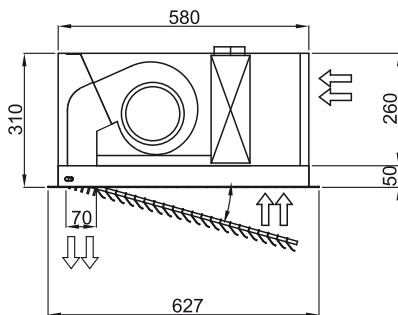

Προδιαγραφές

50Hz

Μοντέλο	(m ³ /h)	(m)
RDAM ECM 1000 DX8-ME	5/8" - 3/8"	
RDAM ECM 1500 DX11-ME	5/8" - 3/8"	
RDAM ECM 1500 DX13-ME	-	
RDAM ECM 2000 DX16-ME	5/8" - 3/8"	
RDAM ECM 2500 DX22-ME	1" - 3/8"	
RDAM ECM 2500 DX24-ME	1" - 1/2"	
RDAM ECG 1000 DX10-ME	5/8" - 3/8"	
RDAM ECG 1500 DX14-ME	5/8" - 3/8"	
RDAM ECG 2000 DX22-ME	1	
RDAM ECG 2000 DX24-ME	1	
RDAM ECG 2500 DX27-ME	1	

Μοντέλο	(m ³ /h)	(m)
RDAM ECM 1500 VRF12-ME	5/8" - 3/8"	
RDAM ECM 2000 VRF16-ME	5/8" - 3/8"	
RDAM ECM 2000 VRF19-ME	1" - 3/8"	
RDAM ECM 2500 VRF24-ME	1" - 1/2"	
RDAM ECM 2500 VRF21-ME	1" - 3/8"	
RDAM ECG 1000 VRF10-ME	5/8" - 3/8"	
RDAM ECG 1500 VRF13-ME	5/8" - 3/8"	
RDAM ECG 1500 VRF15-ME	5/8" - 3/8"	
RDAM ECG 2000 VRF20-ME	1	
RDAM ECG 2000 VRF24-ME	1	
RDAM ECG 2500 VRF29-ME	1	
RDAM ECG 2500 VRF25-ME	1	

ΔΙΑΣΤΑΣΕΙΣ

	L	L1	A	B
Recessed Dam 1000	1000	1048	920	-
Recessed Dam 1500	1500	1548	1420	710
Recessed Dam 2000	2000	2048	1920	960
Recessed Dam 2500	2500	2548	2420	1210