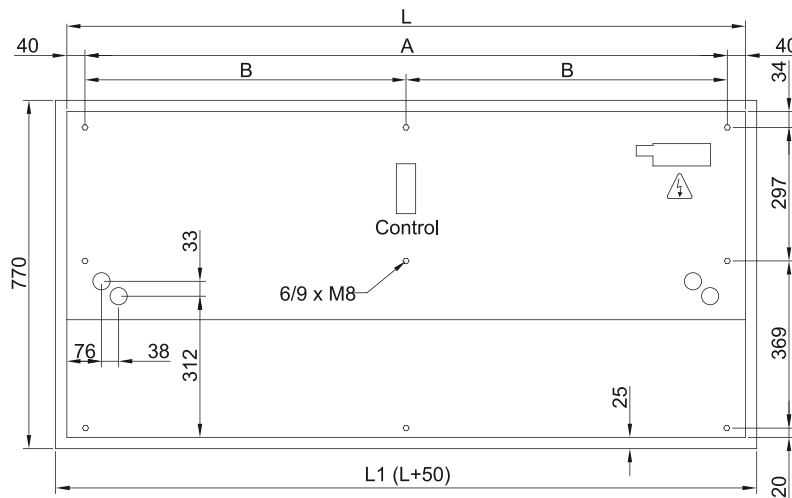

Μοντέλο	(m³/h)	(m)
RECM 2500 DX21-DA	3/4" - 3/8"	
RECM 2500 DX24-DA	3/4" - 3/8"	
RECG 1000 DX10-DA	5/8" - 3/8"	
RECG 1500 DX15-DA	5/8" - 3/8"	
RECG 1500 DX13-DA	5/8" - 3/8"	
RECG 2000 DX22-DA	3/4" - 3/8"	
RECG 2500 DX25-DA	3/4" - 3/8"	
RECG 2500 DX29-DA	7/8" - 1/2"	

Μοντέλο	(m³/h)	(m)
RECM 1000 VRV8-DA	5/8" - 3/8"	
RECM 1500 VRV12-DA	5/8" - 3/8"	
RECM 2000 VRV16-DA	5/8" - 3/8"	
RECM 2000 VRV19-DA	3/4" - 3/8"	
RECM 2500 VRV21-DA	3/4" - 3/8"	
RECM 2500 VRV24-DA	3/4" - 3/8"	
RECG 1000 VRV10-DA	5/8" - 3/8"	
RECG 1500 VRV13-DA	5/8" - 3/8"	
RECG 1500 VRV15-DA	5/8" - 3/8"	
RECG 2000 VRV20-DA	3/4" - 3/8"	
RECG 2000 VRV24-DA	3/4" - 3/8"	
RECG 2500 VRV25-DA	3/4" - 3/8"	
RECG 2500 VRV29-DA	7/8" - 3/8"	

ΔΙΑΤΑΞΕΙΣ

	L	L1	A	B
Recessed Windbox 1000	1000	1050	920	-
Recessed Windbox 1500	1500	1550	1420	710
Recessed Windbox 2000	2000	1550	1920	960
Recessed Windbox 2500	2500	2550	2420	1210