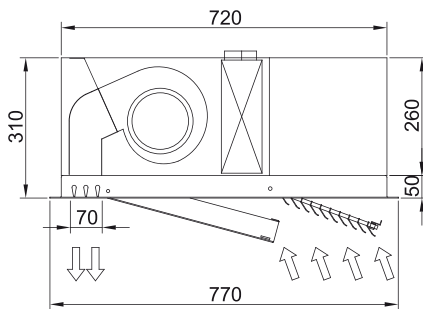

Μοντέλο	(m³/h)	(m)
RECM 2500 DX21-DA	3/4" - 3/8"	
RECM 2500 DX24-DA	3/4" - 3/8"	
RECG 1000 DX10-DA	5/8" - 3/8"	
RECG 1500 DX15-DA	5/8" - 3/8"	
RECG 1500 DX13-DA	5/8" - 3/8"	
RECG 2000 DX22-DA	3/4" - 3/8"	
RECG 2500 DX25-DA	3/4" - 3/8"	
RECG 2500 DX29-DA	7/8" - 1/2"	

Μοντέλο	(m³/h)	(m)
RECM 1000 VRV8-DA	5/8" - 3/8"	
RECM 1500 VRV12-DA	5/8" - 3/8"	
RECM 2000 VRV16-DA	5/8" - 3/8"	
RECM 2000 VRV19-DA	3/4" - 3/8"	
RECM 2500 VRV21-DA	3/4" - 3/8"	
RECM 2500 VRV24-DA	3/4" - 3/8"	
RECG 1000 VRV10-DA	5/8" - 3/8"	
RECG 1500 VRV13-DA	5/8" - 3/8"	
RECG 1500 VRV15-DA	5/8" - 3/8"	
RECG 2000 VRV20-DA	3/4" - 3/8"	
RECG 2000 VRV24-DA	3/4" - 3/8"	
RECG 2500 VRV25-DA	3/4" - 3/8"	
RECG 2500 VRV29-DA	7/8" - 3/8"	

ΔΙΑΤΑΞΕΙΣ

	L	L1	A	B
Recessed Windbox 1000	1000	1050	920	-
Recessed Windbox 1500	1500	1550	1420	710
Recessed Windbox 2000	2000	1550	1920	960
Recessed Windbox 2500	2500	2550	2420	1210